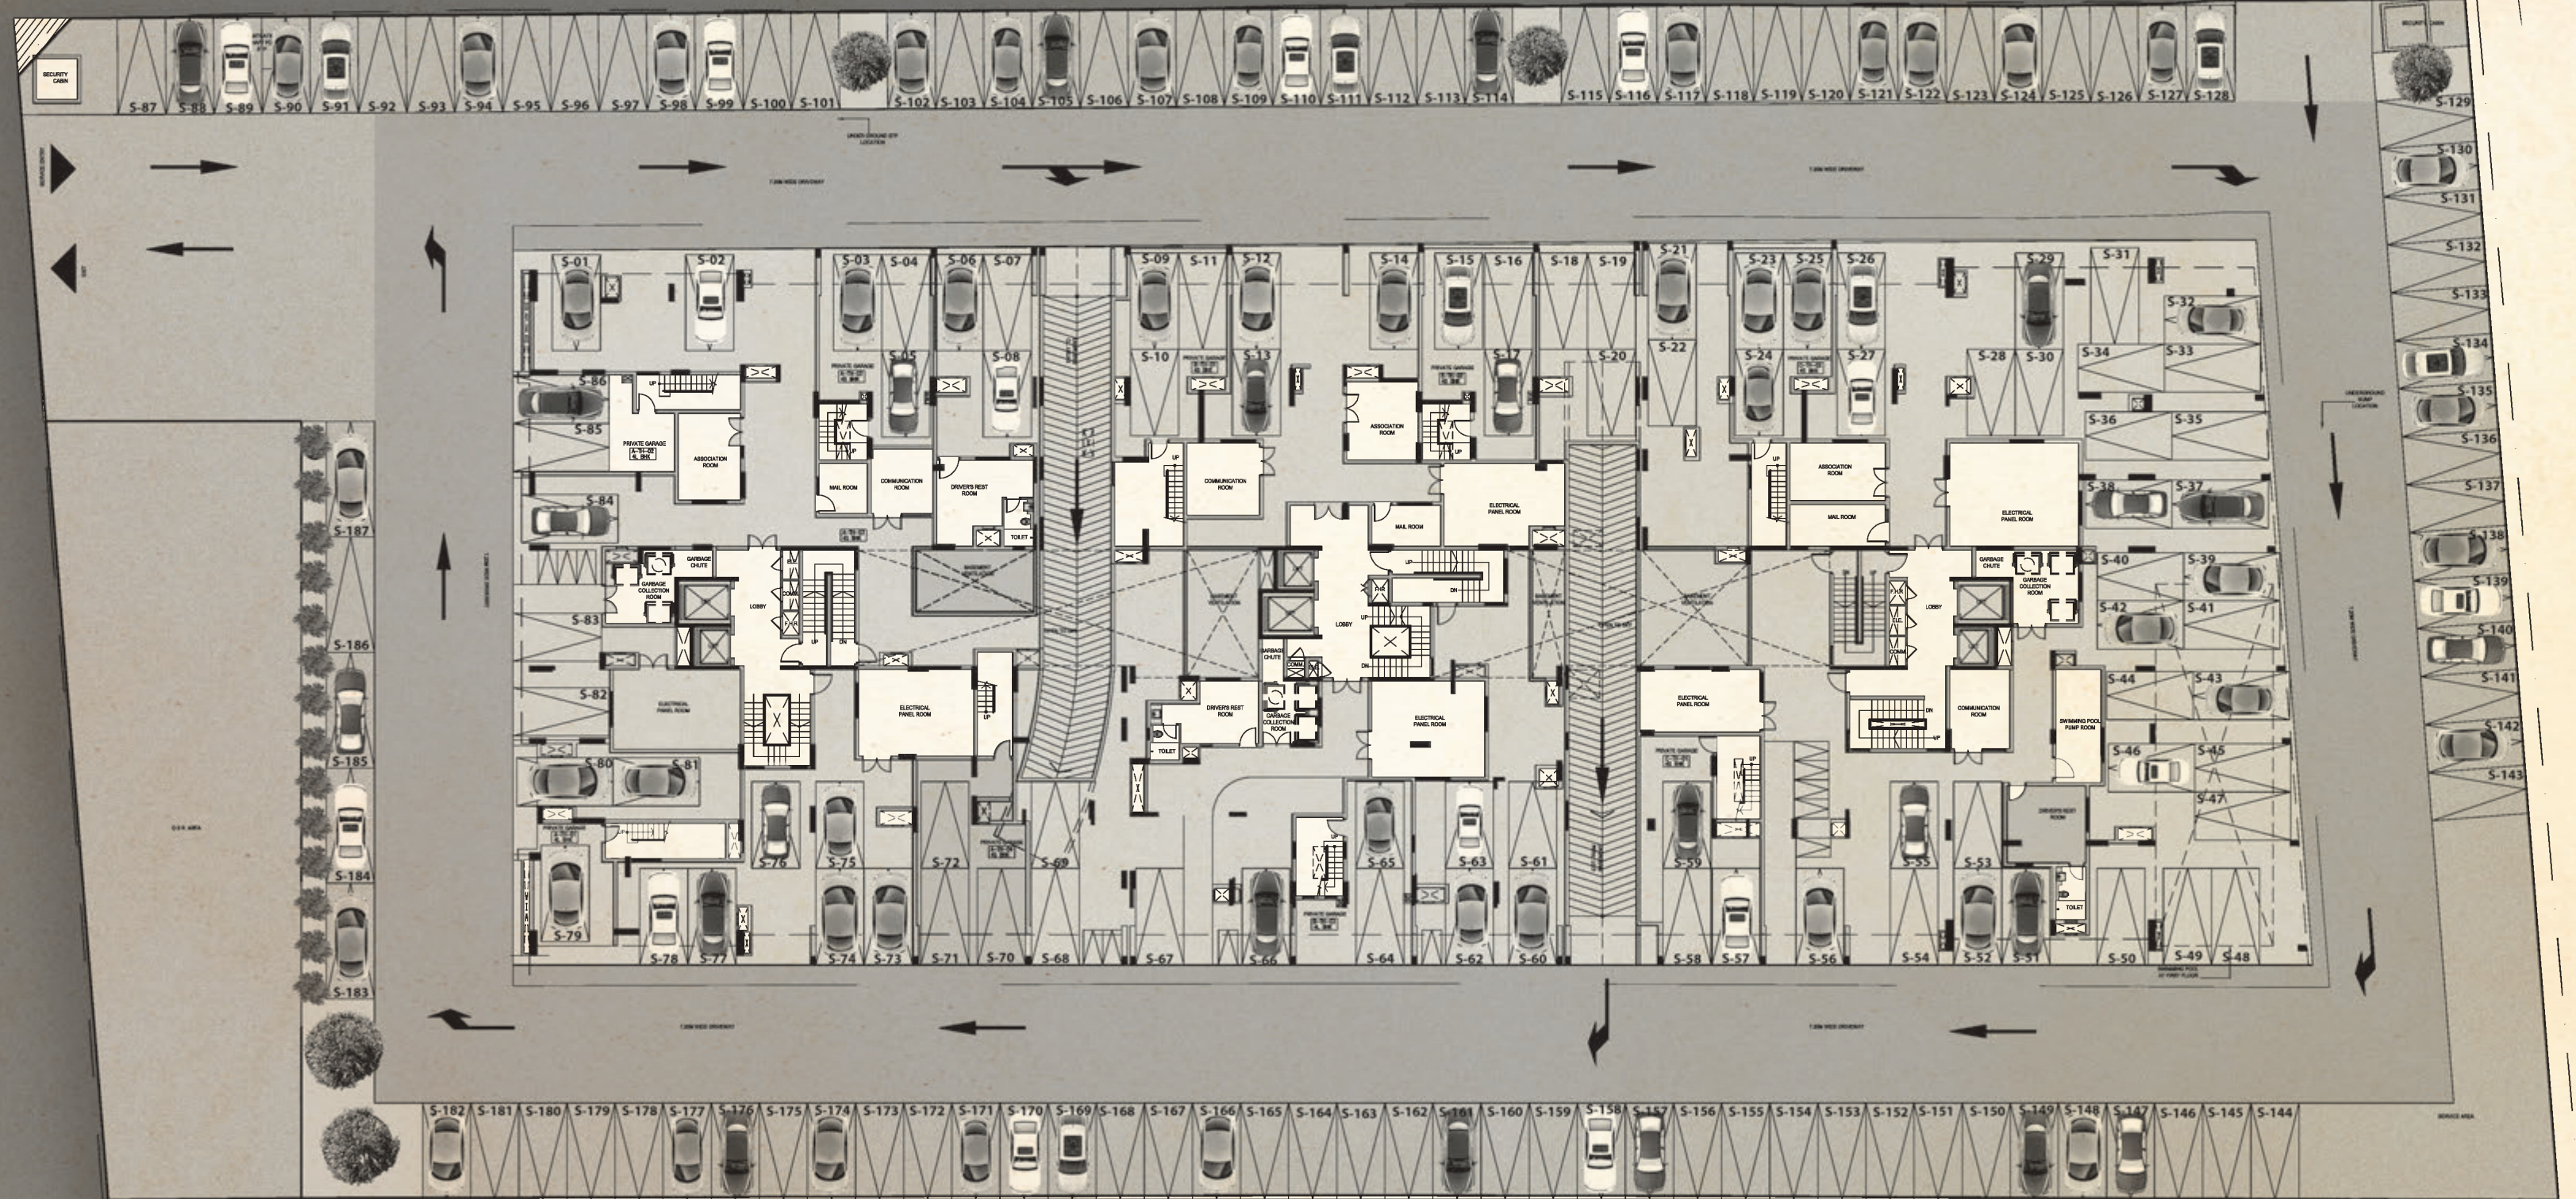

SITE PLAN

MGR SALAI (75 M WIDE ROAD)

TOWARDS MADHYA KAILASH

RAJIV GANDHI SALAI

TOWARDS NAVALLUR

*All illustrations are indicative, refer spec sheet for details